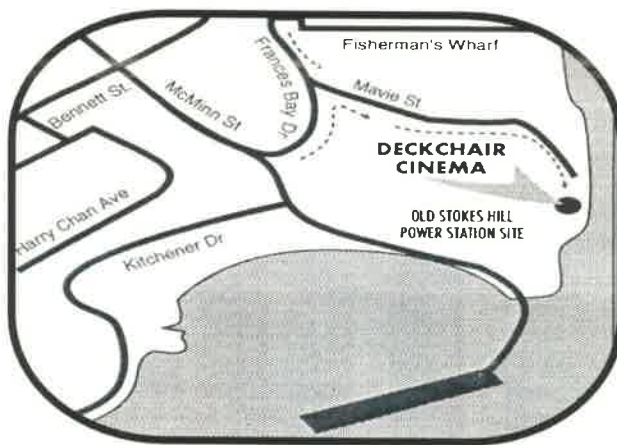

2001 A Space Odyssey

dir: Stanley Kubrick, UK 1968 (141mins) (G)

AUGUST

Thu 9 7.30pm
Sat 11 9.25pm
Wed 15 7.30pm

Risk

dir: Alan White, Australia 2000 (93mins) (MA)15+

AUGUST

Wed 8 7.30pm
Fri 10 9.30pm
Sat 11 7.30pm
Sun 12 7.30pm

What's Cooking

dir: Gurinder Chada, USA 2000 (109mins) (M)

AUGUST

Fri 10 7.30pm

Series 7

dir: Daniel Minahan, USA 2000 (86mins) (R18+)

AUGUST

Thu 16 7.30pm
Sat 18 9.40pm
Sun 19 7.30pm

The Straight Story

dir: David Lynch, US 1999 (112mins) (G)

AUGUST

Sat 18 7.30 pm
Wed 22 7.30 pm
Sat 25 7.30 pm

The Terrorist

dir: Santosh Sivan, India 1998 (98mins) (M)

AUGUST

Tue 21 7.30pm
Thu 23 7.30pm
Fri 31 7.30pm

Yolngu Boy

dir: Stephen Johnson, Australia 2000 (88mins) (M)

AUG/SEPT

Fri 31 9.30pm
September
Sat 1 7.30pm

Snow Falling on Cedars

dir: Scott Hicks, USA 1999 (133mins) (M)

AUGUST

Fri 24 7.30pm
Sun 26 7.30pm

Run Lola Run

dir: Tom Tykwer, Germany 1998 (88mins) (M)

AUGUST

Fri 24 9.50pm
Sat 25 9.40pm

The Third Man

dir: David O. Selznick/Alexander Korda, US 1949 (104mins) (PG) B/W

AUG/SEPT

Wed 29 7.30pm
September
Sat 1 9.20pm
Sun 2 7.30pm

A project of the
DARWIN FILM SOCIETY

Deckchair Cinema

AUG/SEPT 2001

DARWIN'S ALTERNATIVE

CINEMA UNDER THE STARS

LICENSED BAR!

Ph: 8981 0700 www.deckchaircinema.com

Admission

Full price $12.00 Concession $9.00
Members $8.00 Seniors/Children $6.00

Program subject to change
Check daily message or papers.

Coming Soon...Mullet,
The Man who Cried,
Russian Doll.

BUILD UP DESIGN
ARCHITECTS

ACTION SHEETMETAL

LOT 1824 Berrimah Road, Berrimah NT

State and Main

dir: David Mamet, US 2000 (105mins) (M)

SEPTEMBER

Wed 5 7.30pm
Fri 7 9.30pm
Sat 8 7.30pm
Fri 14 7.30pm

Romeo + Juliet

dir: Baz Luhrmann, US 1996(115mins) (PG)

SEPTEMBER

Sun 9 7.30pm
Sat 15 7.30pm

Serenades

dir: Mojgan Khadem, Australia 2000 (99mins) (MA)15+

SEPTEMBER

Fri 7 7.30pm
Sat 8 9.30pm

House of Mirth

dir: S. Miner, USA 1999 (82mins) (MA)15+

SEPTEMBER

Thu 13 7.30pm
Sun 16 7.30pm
Wed 19 7.30pm

Buena Vista Social Club

dir: Wim Wenders, USA/Germany (105mins) (G)

SEPTEMBER

Wed 12 7.30pm
Fri 14 9.30pm
Sat 15 9.40pm

But I'm a Cheerleader

dir: Jamie Babbit, US 2000 (85mins) (M)

SEPTEMBER

Thu 20 7.30pm
Sat 22 7.30pm
Fri 28 9.30pm

The Broken Hearts Club

dir: Greg Berlanti, US 2000 (95mins) (M)

SEPTEMBER

Fri 21 7.30pm
Sun 23 7.30pm
Sat 29 7.30pm

Grease

dir: Robert Stigwood/Allan Carr, US 1978 (110mins) (PG)

SEPTEMBER

Fri 21 9.20pm
+ Disco Inferno
Sat 22 9.20pm
+ Disco Inferno

Rear Window

dir: Alfred Hitchcock, US 1954 (112mins) (PG)

SEPTEMBER

Thu 27 7.30pm
Fri 28 7.30pm
Sun 30 7.30pm

The Limey

dir: Steven Soderbergh, US 2001 (90mins) (M) 15+

SEPTEMBER

Wed 26 7.30pm
Sat 29 9.20pm